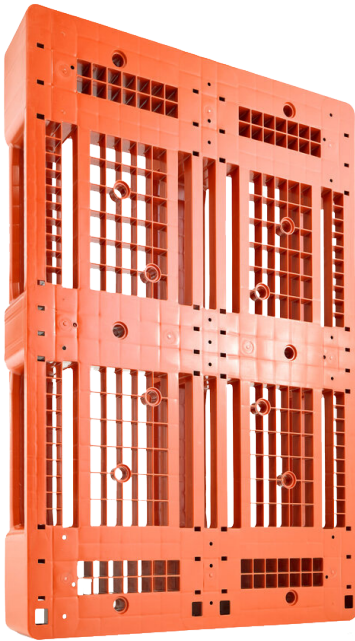

IP-D-1-12080

1200 x 800

Art.no:IP-D-1-12080

Technical Data:

Dimension mm:	1200 x 800 x 150		
Weight :	12 kg		
Material:	PE		
Load capacity (kg)	 Static: 5000 kg	 Dynamic: 1000 kg	 Racking: 400 kg

Characteristics:

Colour: redbrown
 Runner: 3
 Steel profiles: No
 Temperature stability: -30° - + 40°

Option

Rim
 Reinforcement profiles
 RFID & Antislip
 IoT Pixles

Loading capacity:

 Container	Container 20ft: 215 Container 40ft: 440	Container 40ft HC: 465 Conventional Truck 45ft HC: 528
 Truck	MEGA Truck: 646	JUMBO Truck: 722