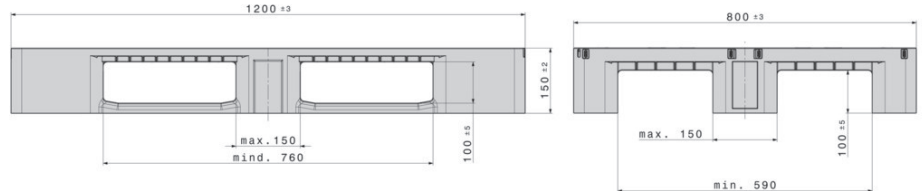

IP-D-1-12080

1200 x 800

Art.no:IP-D-1-12080

Technical Data:

Dimension mm:	1200 x 800 x 150		
Weight :	12 kg		
Material:	PE		
Load capacity (kg)	 Static: 5000 kg	 Dynamic: 1000 kg	 Racking: 400 kg

Characteristics:

Colour: redbrown
 Runner: 3
 Steel profiles: No
 Temperature stability: -30° - + 40°

Option

Rim
 Reinforcement profiles
 RFID & Antislip
 IoT Pixles

Loading capacity:

 Container	Container 20ft: 215 Container 40ft: 440	Container 40ft HC: 465 Conventional Truck 45ft HC: 528
 Truck	MEGA Truck: 646	JUMBO Truck: 722