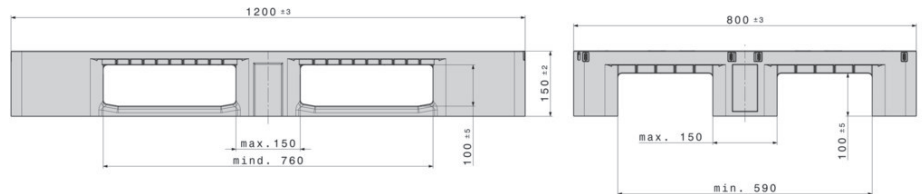

IP-D-ECO-1-12080

1200 x 800

Art.no:IP-D-ECO-1-12080

Technical Data:

Dimension mm:	1200 x 800 x 150		
Weight :	12 kg		
Material:	PE		
Load capacity (kg)	 Static: 5000 kg	 Dynamic: 1000 kg	 Racking: 400 kg

Characteristics:

Colour: Black
 Runner: 3
 Steel profiles: No
 Temperature stability: -30° - + 40°

Option

Rim
 Reinforcement profiles
 RFID & Antislip
 IoT Pixles

Loading capacity:

 Container	Container 20ft: 215 Container 40ft: 440	Container 40ft HC: 465 Conventional Truck 45ft HC: 528
 Truck	MEGA Truck: 646	JUMBO Truck: 722