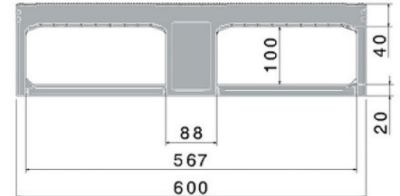

IP-D-2-8060

800 x 600

Art.no:IP-D-2-8060

Technical Data:

Dimension mm: 800x600x160

Weight : 8,5 kg

Material: PP

Load capacity (kg)

Static: 2000 kg

Dynamic: 500 kg

Racking: No

Characteristics:

Colour: Black

Runner: 3

Rim: 7 mm or 24 mm rim outside

Temperature stability: -30° - + 40°

Option

Antislip

Loading capacity:

Container

Container 20ft: 384
Container 40ft: 780

Container 40ft HC: 880
Conventional Truck 45ft HC: 1020

Truck

MEGA Truck: 1224

JUMBO Truck: 1368

Labeling:

Customised printing and numbering available on request depending on quantity. Position upon consultation.