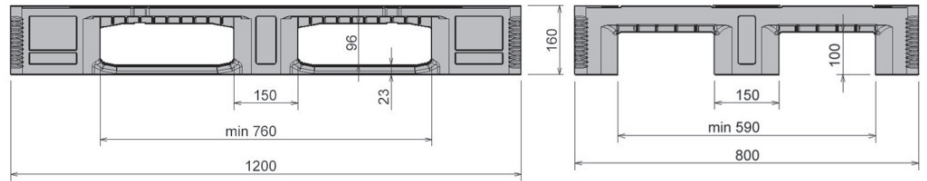

IP-CR-1-12080

1200 x 800

Art.no: IP-CR-1-12080

Technical Data:

Dimension mm:	1200 x 800 x 160		
Weight :	19 kg		
Material:	PE		
Load capacity (kg)	 Static: 7500 kg	 Dynamic: 1750 kg	 Racking: 1750 kg

Characteristics:

Colour: Dark grey blue / Basalt grey blue
 Runner: 3 open
 Reinforcement profiles: 3
 Temperature stability: -30° - + 40°

Option

RFID transponder
 IoT Pixles
 Rim options

Loading capacity:

 Container	Container 20ft: 192 Container 40ft: 390	Container 40ft HC: 440 Conventional Truck 45ft HC: 495
 Truck	MEGA Truck: 612	JUMBO Truck: 684