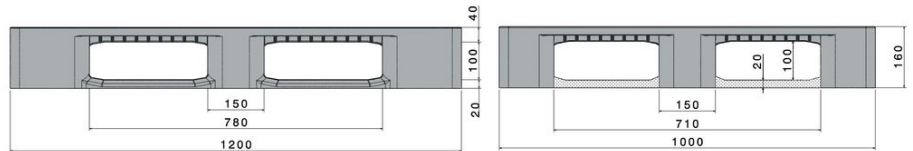

# IP-CR-3-12010

1200 x 1000

Art.no: IP-CR-3-12010

## Technical Data:

Dimension mm: 1200 x 1000 x 160

Weight : 23,5 kg

Material: PE

Load capacity (kg)

Static: 7500 kg

Dynamic: 1500 kg

Racking: 1400 kg

## Loading capacity:

Container

Container 20ft: 141  
Container 40ft: 300

Container 40ft HC: 340  
Conventional Truck 45ft HC: 416

Truck

MEGA Truck: 468

JUMBO Truck: 504-540