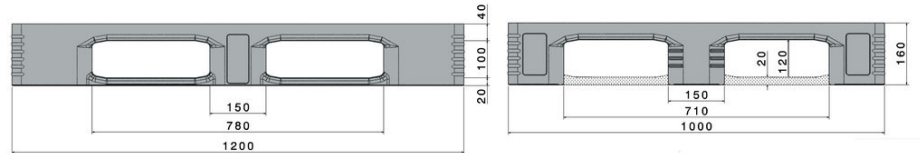

IP-TC-3-12010

1200 x 1000

Art.no: IP-TC-3-12010

Technical Data:

Dimension mm:	1200 x 1000 x 160		
Weight :	21,5 kg		
Material:	PE		

Load capacity (kg)	 Static: 7500 kg	 Dynamic: 1500 kg	 Racking: 1250 kg
--------------------	--	---	---

Characteristics: Option

Colour: Light grey	Reinforcement profiles
Runner: 3	
Rims: 7 mm	
Temperature stability: -30° - + 40°	

Loading capacity:

 Container	Container 20ft: 141 Container 40ft: 300	Container 40ft HC: 340 Conventional Truck 45ft HC: 416
 Truck	MEGA Truck: 468	JUMBO Truck: 504-540