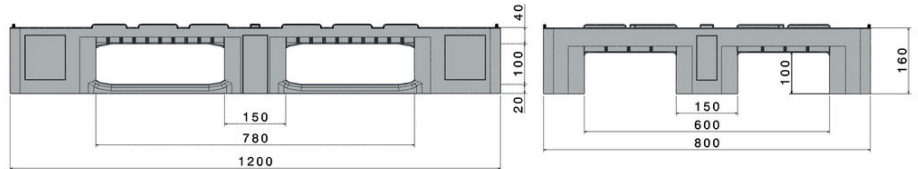

# IP-H-1-12080

1200 x 800

Art.no:IP-H-1-12080

### Technical Data:

Dimension mm:	1200x800x160		
Weight :	18 kg		
Material:	PE		
Load capacity (kg)	 Static: 5000 kg	 Dynamic: 1250 kg	 Racking: 1000

#### Option

- Colour: Light grey
- Runner: 3
- Rim: 7 mm and Central box retainers
- Temperature stability: -30° - + 40°