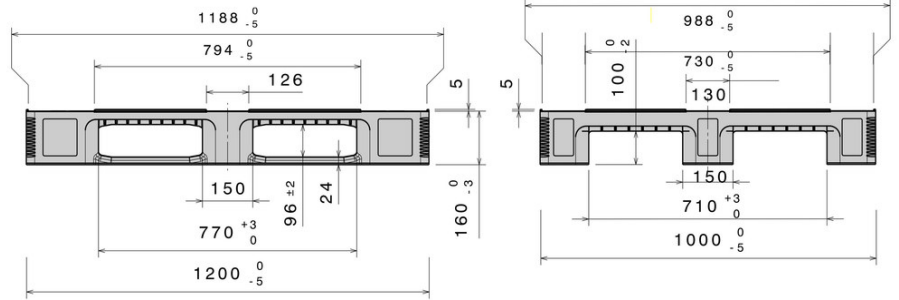

# IP-EUR-L3

1200x1000

Art.No: IP-EUR-L3-12010

### Technical Data:

Dimension mm: 1200x1000x160

Weight: 26 kg

Material: PE

Load capacity (kg)

Static: 7500 kg

Dynamic: 2000 kg

Racking: 2000 kg

### Characteristics:

Colour: light grey / light blue

Runner: 3 welded & Antislip

Steel profiles: 5 pcs

Temperature stability: -30° - + 40°

### Loading capacity:

Container

Container 20ft: 141  
Container 40ft: 300

Container 40ft HC: 340  
Conventional Truck 45ft HC: 416

Truck

MEGA Truck: 468

JUMBO truck: 504-540